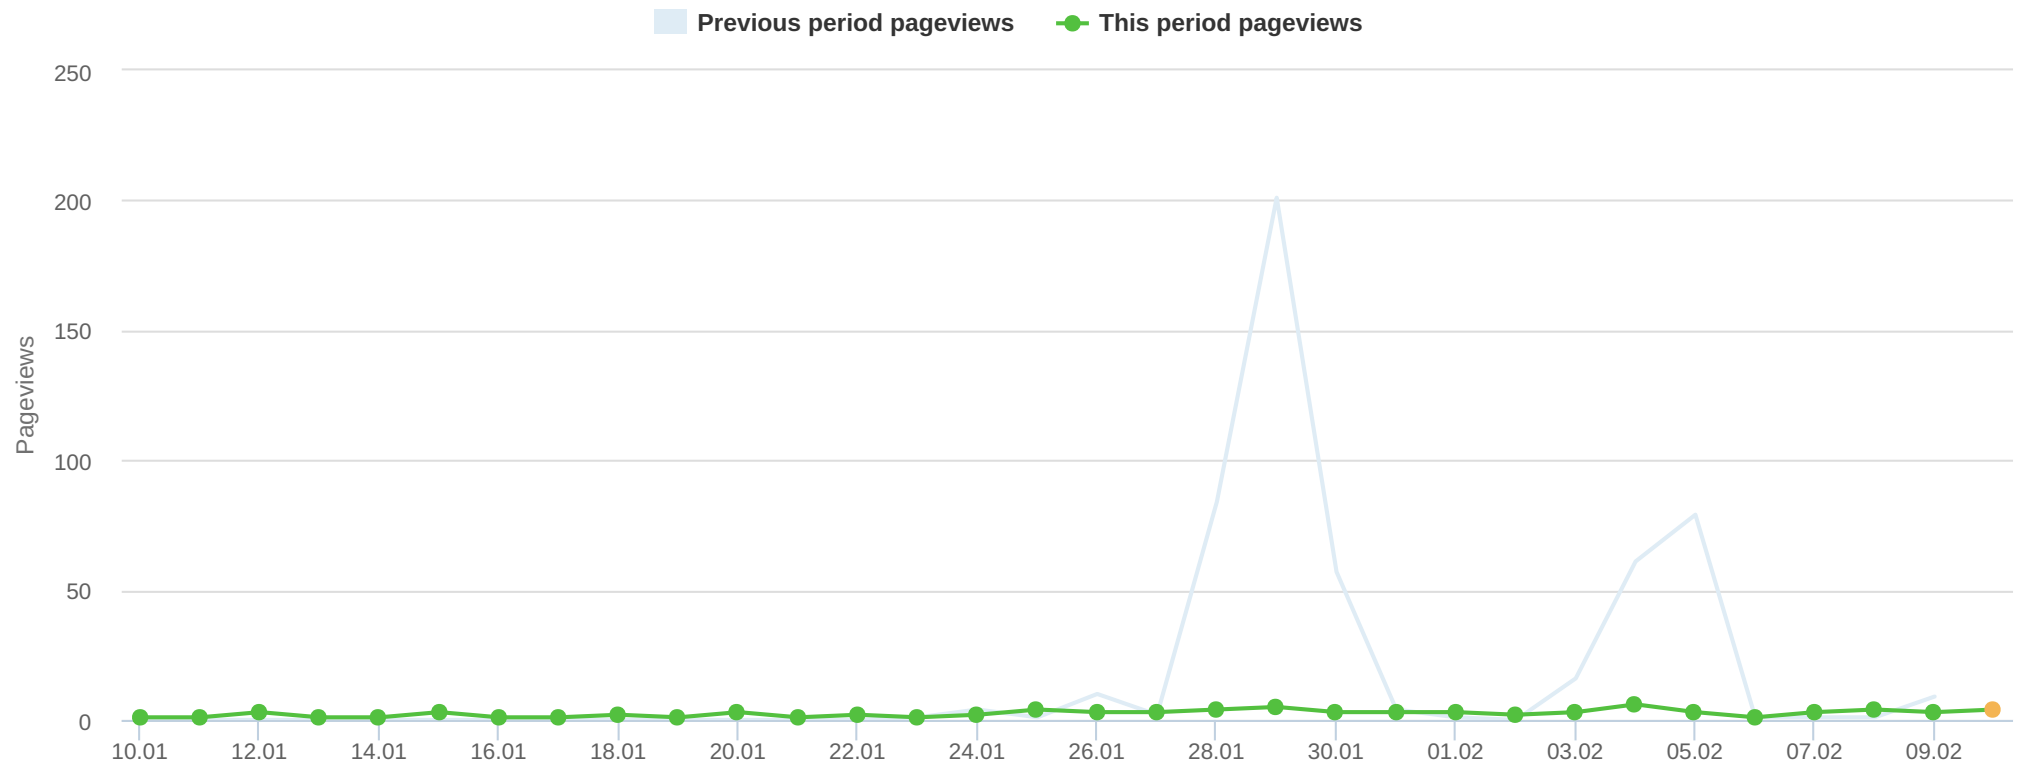

Most Recent Backup - **02/09/2016** at 21:15

WordPress version: **4.4.2**

Active theme: **Sahifa v5.1.0**

Active Plugins: **26** Published posts: **146** Approved comments: **188**

Analytics

Analytics

Security